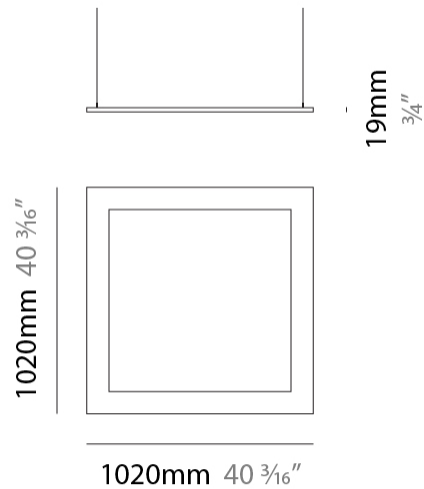

A51098- -

base number
Color   Finish
Temperature   Options

1. To build a product code in our configurator select the specify button on the base model # product page
2. To build a manual product code on this datasheet choose from the options listed below in blue font and add the suffix to the base model #

GENERAL

Series: Infinite Frame
Partner: Ivela
Division: Architectural
Installation: Suspension
Product Type: Panels
Mounting Location: Ceiling
Light Distribution: Direct

PHYSICAL

Shape: Square
Length (mm): 1020
Length (in): 40 ³/₁₆
Width (mm): 1020
Width (in): 40 ³/₁₆
Height (mm): 19
Height (in): 3/4
Max. Overall Height (mm): 2019
Max. Overall Height (in): 79 ¹/₂
Diffuser: PMMA - Opal
Fixture Finish: WHI / BLK / GLD
Fixture Material: Aluminum
Cable Details: 2,000mm / 78 3/4" - Transparent Cable

ELECTRICAL

Lamp Type: LED
Input Wattage (W): 80
Total Output Wattage (W): 68
Dimming: Tri-Mode (Non-Dimming and Phase Dimming (120Vac only) and 0-10V Dimming)
Driver Included: No
Driver Location: Remote
Driver Type: Constant Voltage - Universal
Driver Class: Class 2
Housing: ENCP 5/6/8
Input Voltage (V): 120 - 277
Output Voltage (V): 24

LED

Color Temperature (°K): 2700 / 3000 / 4000
Max. Delivered Lumen (lm): 4800 / 5000 / 5300
Nominal Lumen (lm): 9600 / 10000 / 10600
CRI: >93 CRI
Lamp Life (hrs): 50000

OPTICAL

RATINGS AND CERTIFICATIONS

Certified By: CSA Certified to UL and CSA Standards
IP rating: IP20
Glare Rating: ≤ 25